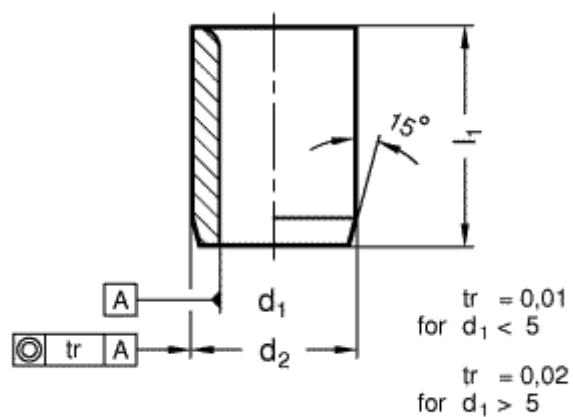

Article number: 201135119

Description: E+G Guide bush DIN 179-B5,8-10-A  
without collar

## Measures

---

$d_1 = 5,8$

$d_2 = 10$

$l_1 = 10$